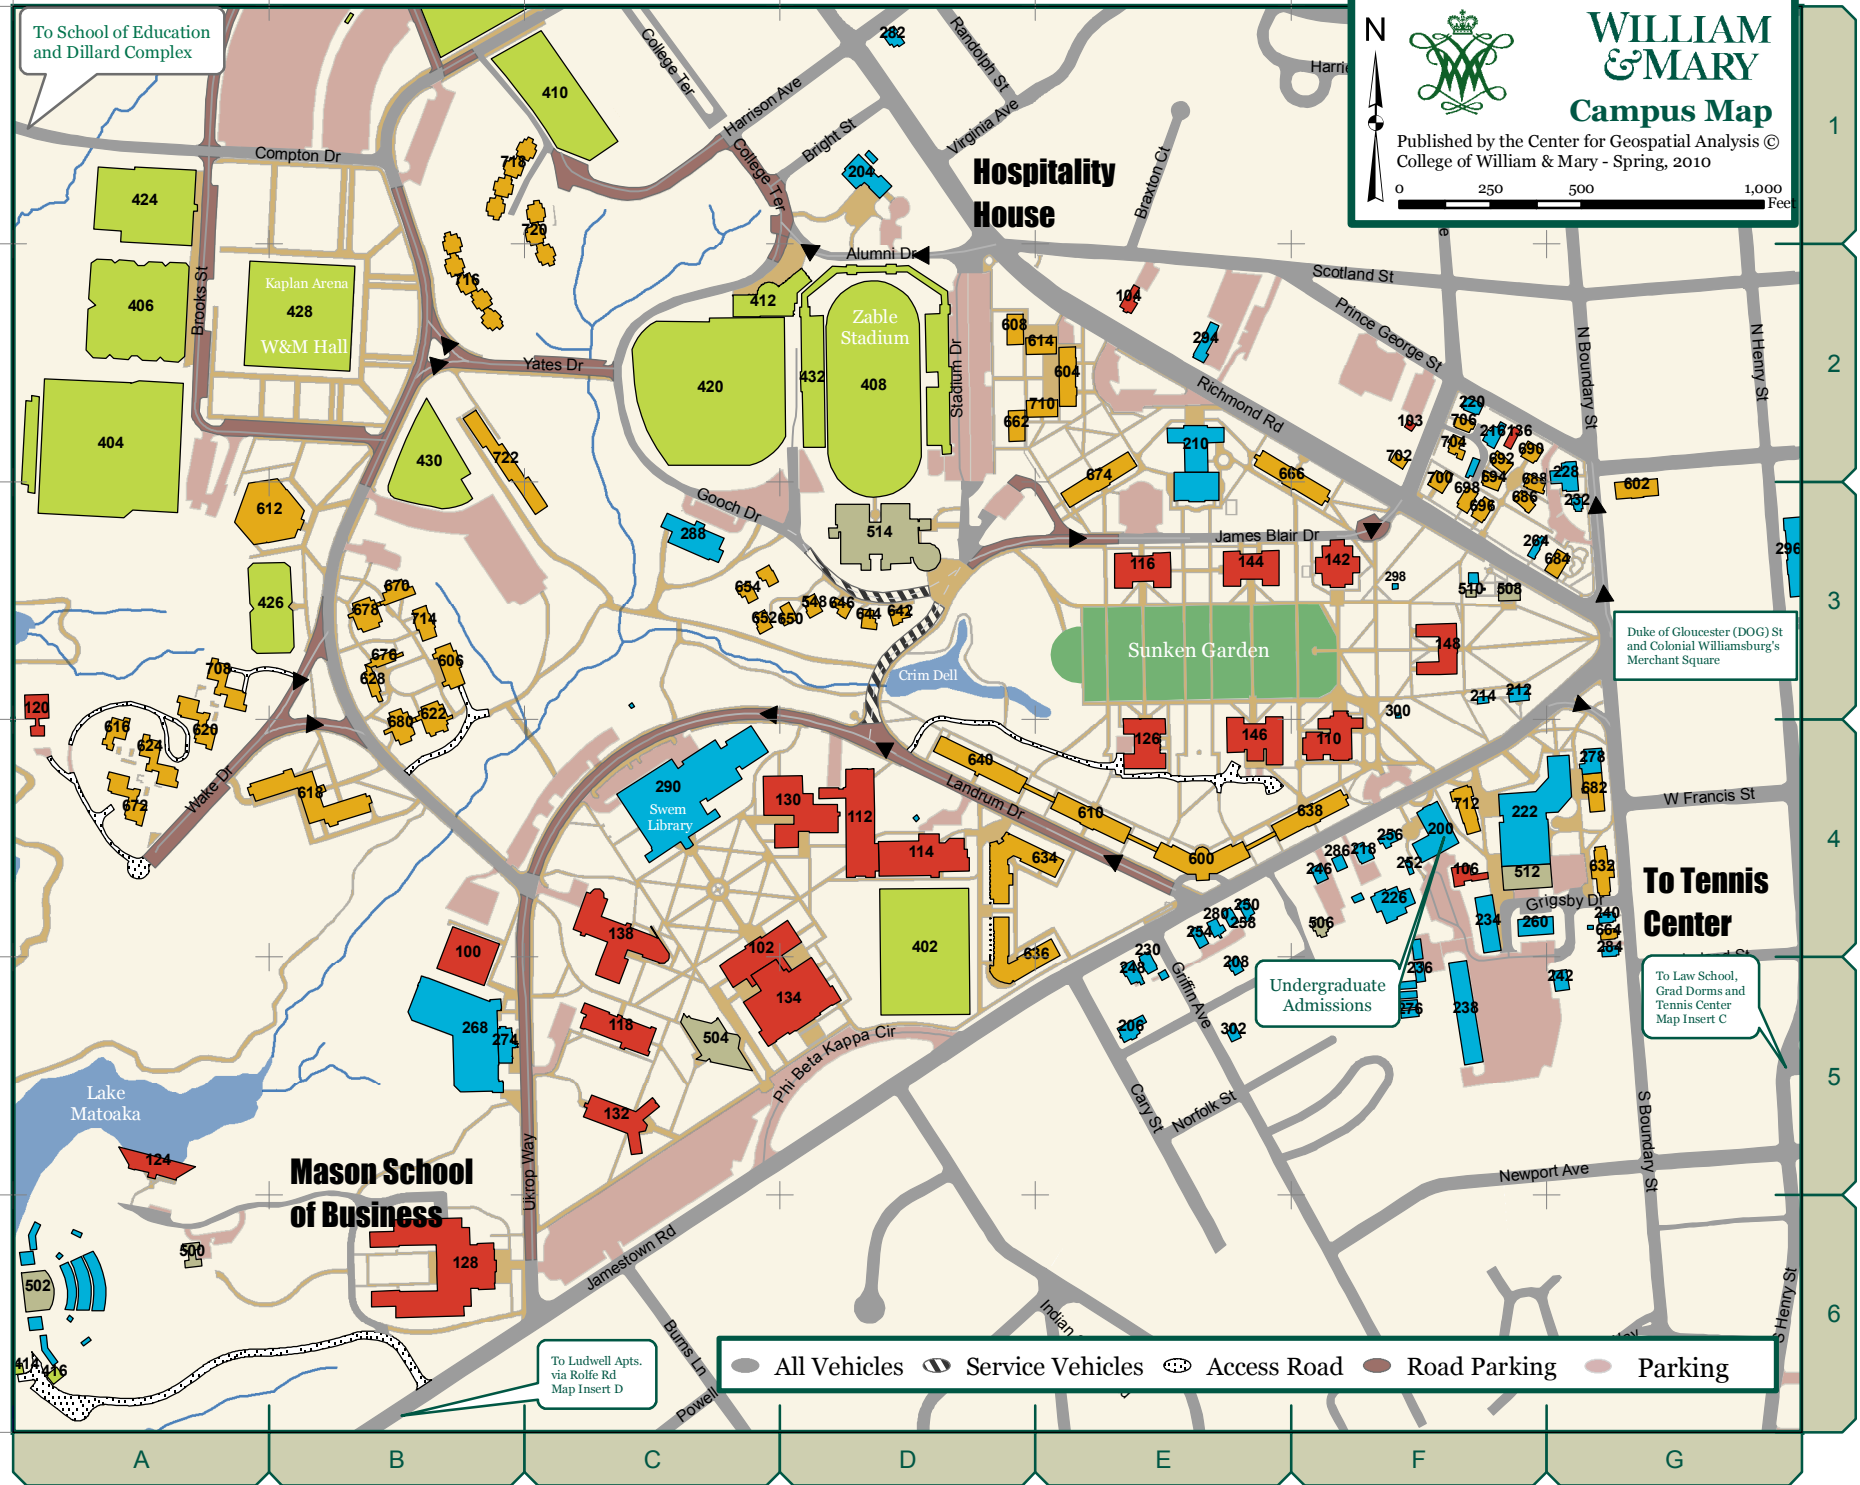

WILLIAM & MARY
Campus Map

Published by the Center for Geospatial Analysis ©
 College of William & Mary - Spring, 2010

0 250 500 1,000 Feet

To School of Education and Dillard Complex

Hospitality House

Duke of Gloucester (DOG) St and Colonial Williamsburg's Merchant Square

To Tennis Center

To Law School, Grad Dorms and Tennis Center Map Insert C

Undergraduate Admissions

To Ludwell Apts. via Rolfe Rd Map Insert D

- All Vehicles
- 🚚 Service Vehicles
- 🚗 Access Road
- 🚗 Road Parking
- 🚗 Parking

A

B

C

D

E

F

G

1

2

3

4

5

6